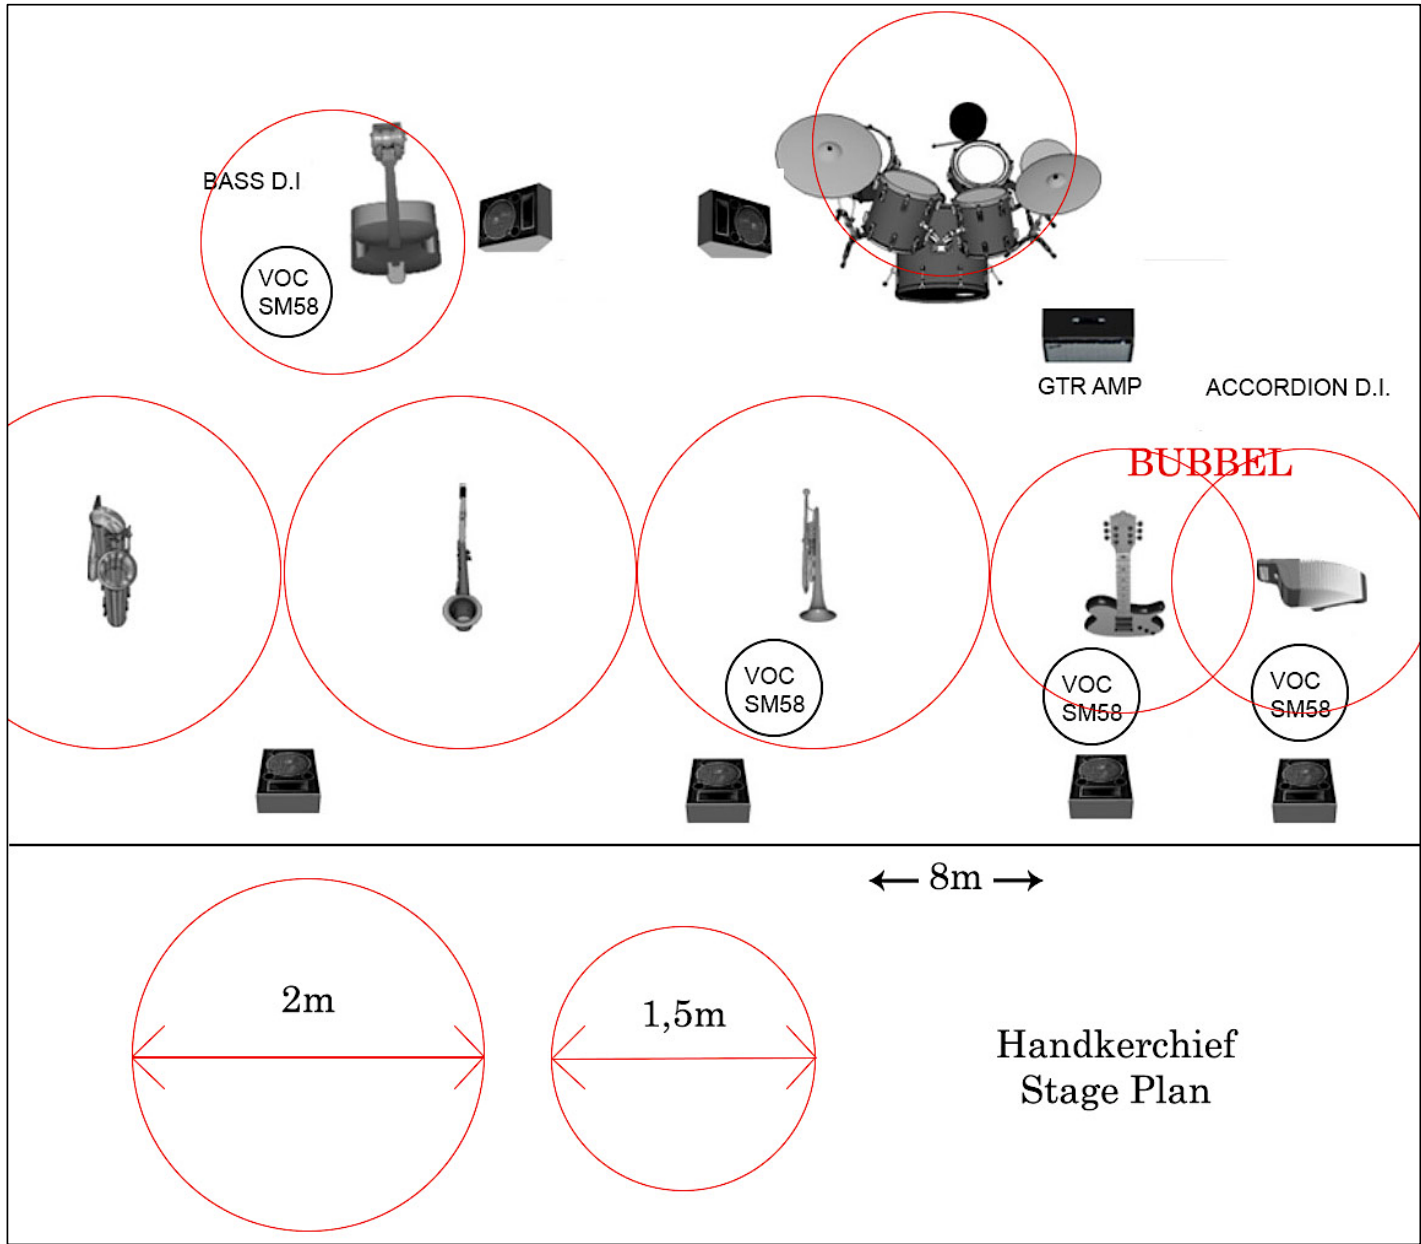

# HANDKERCHIEF

INPUTS			
CH	INSTRUMENT	MIC / DI	48V
1	Kick	Shure Beta 52	
2	Snare top	Sennheiser e604	
3	Hihat	AKG C451	X
4	Tom 1	Sennheiser e604	
5	Tom 2	Sennheiser e604	
6	Floortom	Sennheiser MD421	
7	Overhead L	AKG C3000	X
8	Overhead R	AKG C3000	X
9	Bass DI	Active DI	X
10	Baritone Sax	AKG C519M Clip On	
11	Tenor Sax	AKG C519M Clip On	
12	Trumpet	AKG C519M Clip On	
13	Electric guitar	Sennheiser e906	
14	Accordion DI	Active DI	X
19	Vocal Bass	Shure SM58	
16	Vocal Trumpet	Shure SM58	
17	Lead Vocal	Shure SM58	
18	Vocal Accordion	Shure SM58	

OUTPUTS		
AUX	NAME	TYPE
1	Monitor Saxes	d&b MAX
2	Monitor Trumpet	d&b MAX
3	Monitor Lead	d&b MAX
4	Monitor Accordion	d&b MAX
5	Monitor Drums	d&b MAX
6	Monitor Bass	d&b MAX

BASS D.I

VOC  
SM58

GTR AMP

ACCORDION D.I.

**BUBBEL**

VOC  
SM58

VOC  
SM58

VOC  
SM58

← 8m →

2m

1,5m

Handkerchief  
Stage Plan